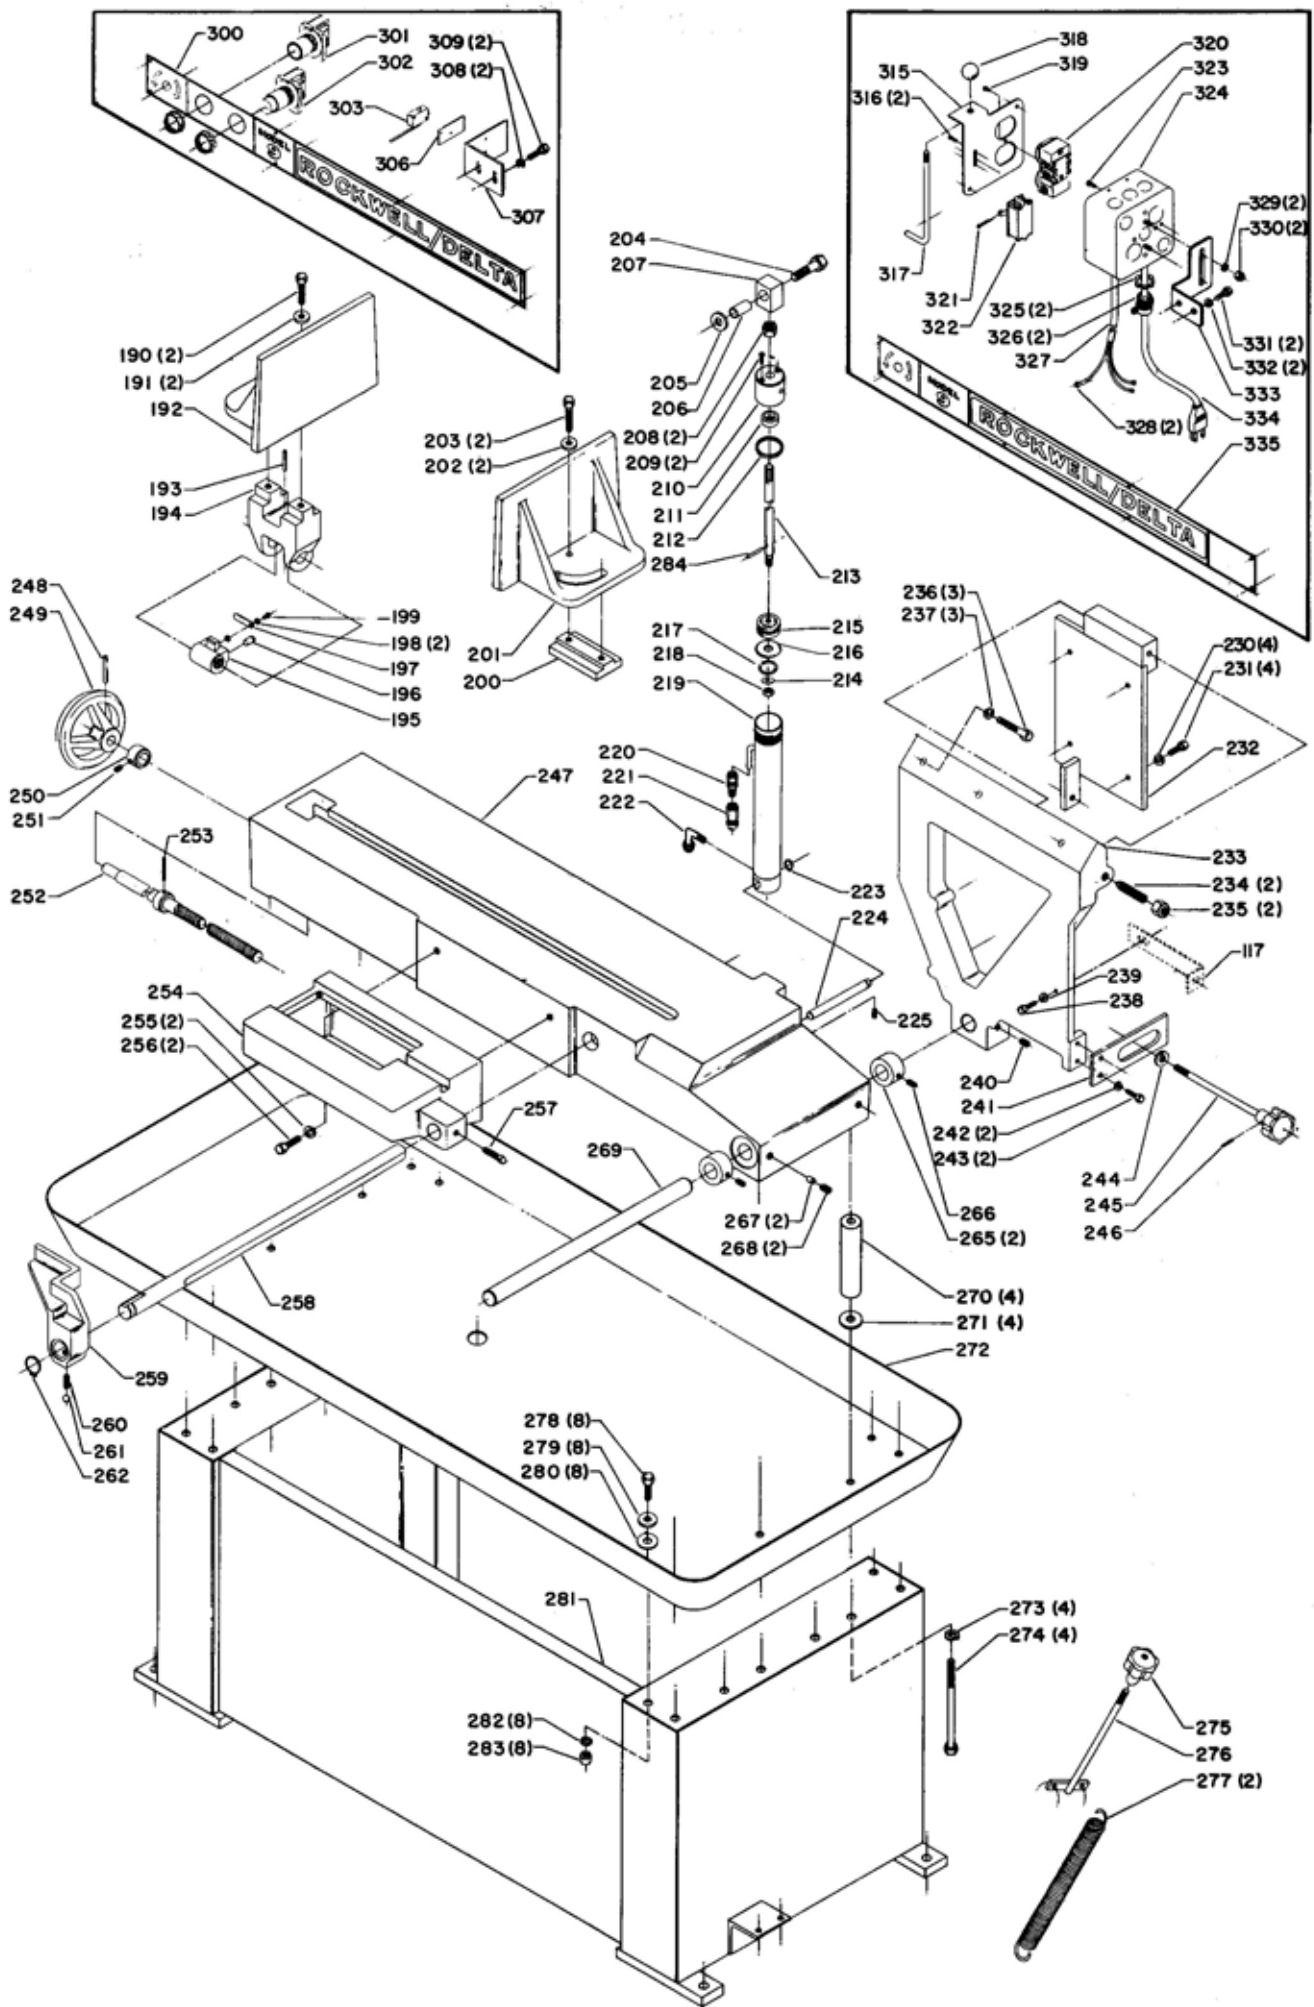

Replacement Parts